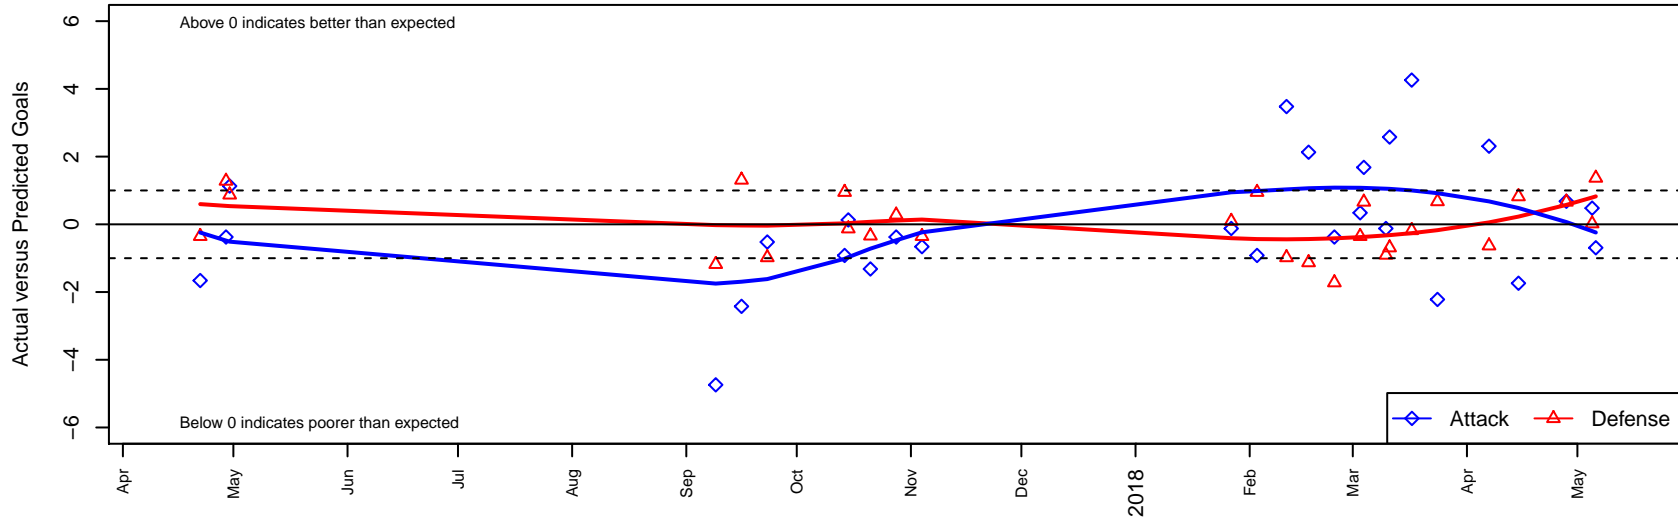

Crossfire Yakima A B04

Crossfire Yakima
 Yakima, WA
 B04 total strength=1599
 attack=23.54 defense=10.81
 fall league = RCL B04 Div 1
 notes= Sanchez 2016

alt names used:
 Crossfire 04 Yakima (WA) (SC)
 Crossfire Yakima – B04 A
 Crossfire Yakima – B04 A

Venues played:
 2016 WYS Championship B04
 2017 RCL B04 Div 1
 2017 WYS Championship B04

Crossfire Yakima A B04
 Dots are actual minus expected GF (blue circles) and GA (red triangles).
 Blue line is smoothed change in attack strength. Red is smoothed change in defense strength.

**attack and defense variance (black dot)
relative to other teams
and top 10 in region**

**attack and defense rating
relative to others at age
and all opponents in last 13 months**

Performance relative to 13 month average