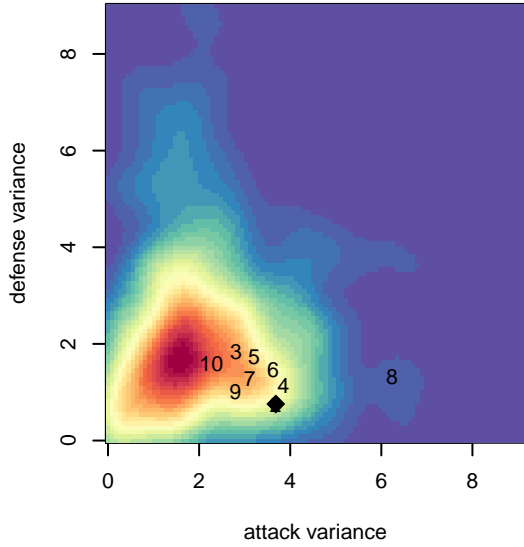

Crossfire Yakima A B04

Crossfire Yakima
 Yakima, WA
 B04 total strength=1599
 attack=23.54 defense=10.81
 fall league = RCL B04 Div 1
 notes= Sanchez 2016

alt names used:
 Crossfire 04 Yakima (WA) (SC)
 Crossfire Yakima – B04 A
 Crossfire Yakima – B04 A

Venues played:
 2016 WYS Championship B04
 2017 RCL B04 Div 1
 2017 WYS Championship B04

Crossfire Yakima A B04
 Dots are actual minus expected GF (blue circles) and GA (red triangles).
 Blue line is smoothed change in attack strength. Red is smoothed change in defense strength.

**attack and defense variance (black dot)
relative to other teams
and top 10 in region**

**attack and defense rating
relative to others at age
and all opponents in last 13 months**

Performance relative to 13 month average