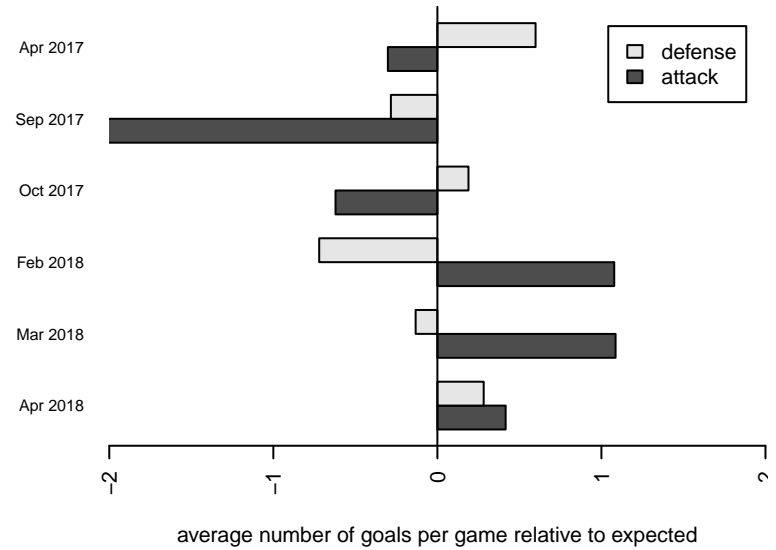

Performance relative to 13 month average