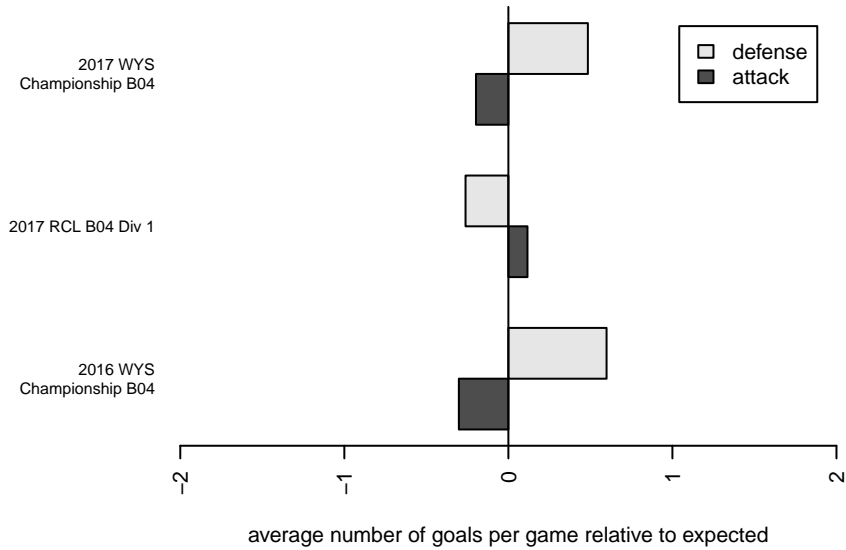

Crossfire Yakima A B04

Crossfire Yakima
 Yakima, WA
 B04 total strength=1599
 attack=23.54 defense=10.81
 fall league = RCL B04 Div 1
 notes= Sanchez 2016

alt names used:
 Crossfire 04 Yakima (WA) (SC)
 Crossfire Yakima – B04 A
 Crossfire Yakima – B04 A

Venues played:
 2016 WYS Championship B04
 2017 RCL B04 Div 1
 2017 WYS Championship B04

Crossfire Yakima A B04
 Dots are actual minus expected GF (blue circles) and GA (red triangles).
 Blue line is smoothed change in attack strength. Red is smoothed change in defense strength.

**attack and defense variance (black dot)
relative to other teams
and top 10 in region**

**attack and defense rating
relative to others at age
and all opponents in last 13 months**

Performance relative to 13 month average