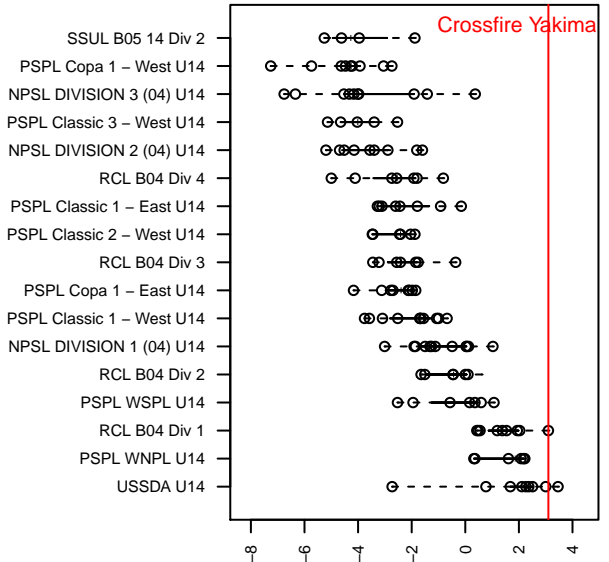

Crossfire Yakima A B04

Crossfire Yakima
 Yakima, WA
 B04 total strength=1599
 attack=23.54 defense=10.81
 fall league = RCL B04 Div 1
 notes= Sanchez 2016

alt names used:
 Crossfire 04 Yakima (WA) (SC)
 Crossfire Yakima – B04 A
 Crossfire Yakima – B04 A

Venues played:
 2016 WYS Championship B04
 2017 RCL B04 Div 1
 2017 WYS Championship B04

Crossfire Yakima A B04
 Dots are actual minus expected GF (blue circles) and GA (red triangles).
 Blue line is smoothed change in attack strength. Red is smoothed change in defense strength.

**attack and defense variance (black dot)
relative to other teams
and top 10 in region**

**attack and defense rating
relative to others at age
and all opponents in last 13 months**

Performance relative to 13 month average