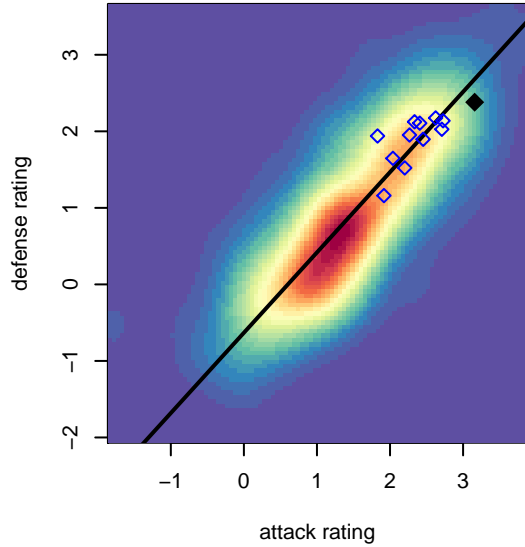

Crossfire Yakima A B04

Crossfire Yakima
 Yakima, WA
 B04 total strength=1599
 attack=23.54 defense=10.81
 fall league = RCL B04 Div 1
 notes= Sanchez 2016

alt names used:
 Crossfire 04 Yakima (WA) (SC)
 Crossfire Yakima – B04 A
 Crossfire Yakima – B04 A

Venues played:
 2016 WYS Championship B04
 2017 RCL B04 Div 1
 2017 WYS Championship B04

Crossfire Yakima A B04
 Dots are actual minus expected GF (blue circles) and GA (red triangles).
 Blue line is smoothed change in attack strength. Red is smoothed change in defense strength.

**attack and defense variance (black dot)
relative to other teams
and top 10 in region**

**attack and defense rating
relative to others at age
and all opponents in last 13 months**

Performance relative to 13 month average